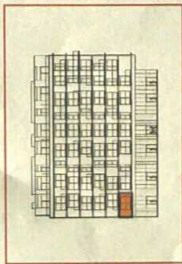

RIVA

APARTMENT	IA11
BUILDING	RIVA I
FLOOR	+1
BEDROOM(S)	2
GROSS AREA (M ²)	102
TERRACE (M ²)	6

extensa
architectesassoc.
brussels

Sanitary fixtures and measurements on plans are for reference only. Furniture is not included.